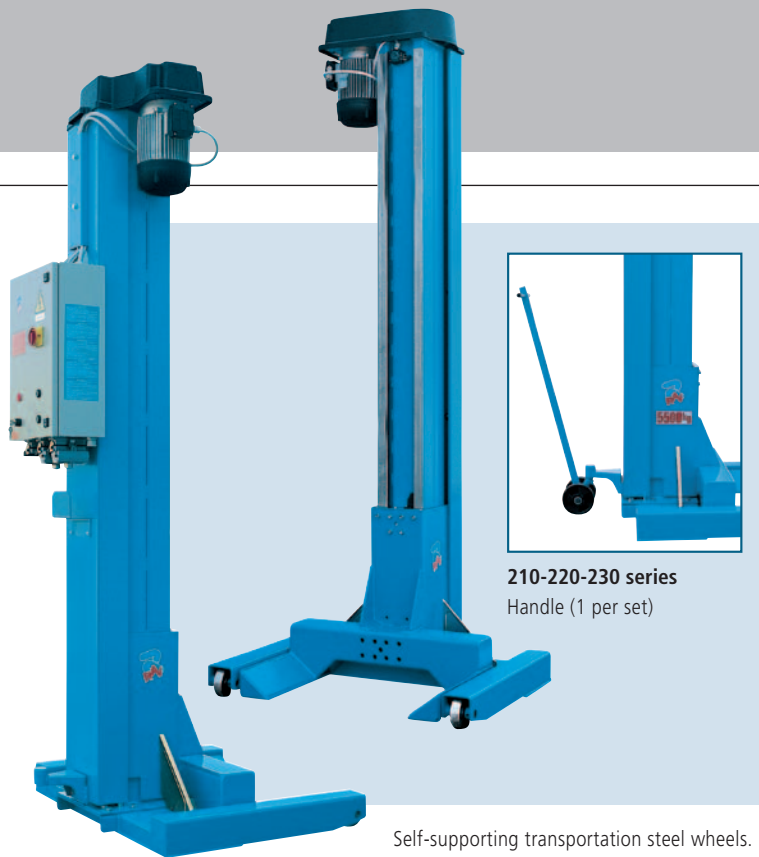

RAV 242
16,000 lbs each column

RAV 262
19,000 lbs each column

RAV 272
22,500 lbs each column

The lift can be operated from any post.

RAV 242	4 x 16,000 lbs
RAV 262	4 x 19,000 lbs
RAV 272	4 x 22,500 lbs

RAV 244	6 x 16,000 lbs
RAV 264	6 x 19,000 lbs
RAV 274	6 x 22,500 lbs

260-270 series
Hydraulic towing jack

240 series
Mechanical towing jack

- RAV
- 212
- 222
- 232
- 242
- 262
- 272

RAV 212
7,000 lbs each column

RAV 222
9,000 lbs each column

RAV 232
12,000 lbs each column

RAV212N, RAV222N, RAV232N:
controls only on master column.

RAV212NL, RAV222NL, RAV232NL:
system can be operated from any
post. Possibility to set pair of
columns at different height.

210-220-230 series
Handle (1 per set)

Self-supporting transportation steel wheels.

RAV 212	4 x 7,000 lbs
RAV 222	4 x 9,000 lbs
RAV 232	4 x 12,000 lbs

OPTION

S260A10
15,000 lbs frame kit (2 each set)

S 270 A3

S 270 A4 / 270 A8

ADAPTERS FOR WHEEL HAVING
DIAMETER LESS THAN 35"
S 270 A3 - Ø 35" ÷ 31,5"
S 270 A4 - Ø 31,5" ÷ 27,5"
S 270 A8 - Ø 27,5" ÷ 19,5"