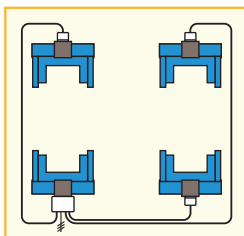

RAV 212	4 x 7,000 lbs
RAV 222	4 x 9,000 lbs
RAV 232	4 x 12,000 lbs